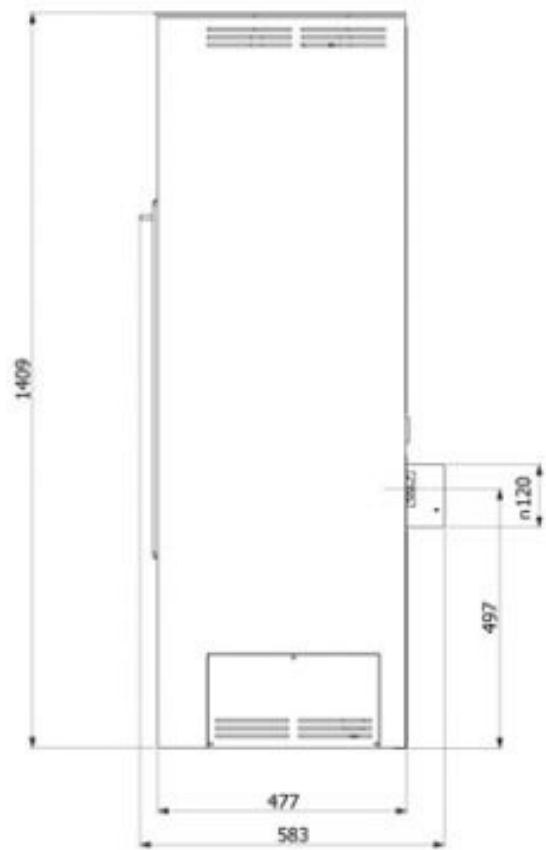

AquaFlam Basic 7 kw & 12 KW

AquaFlam Basic 25 KW